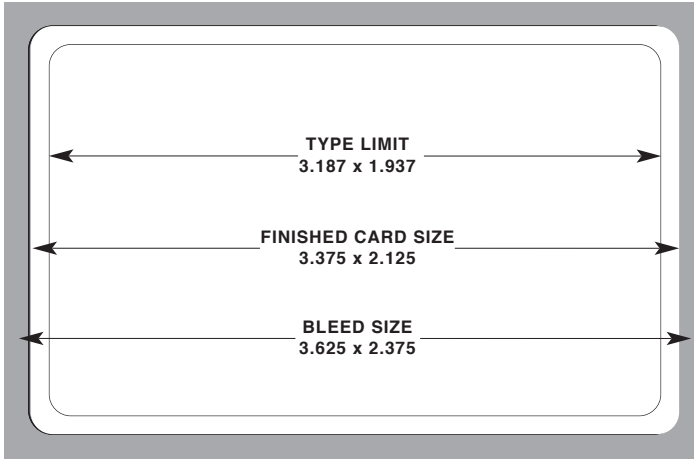

FRONT/BACK
corner radius .125

Measurements are in INCHES

BACK w/Magnetic Stripe
corner radius .125